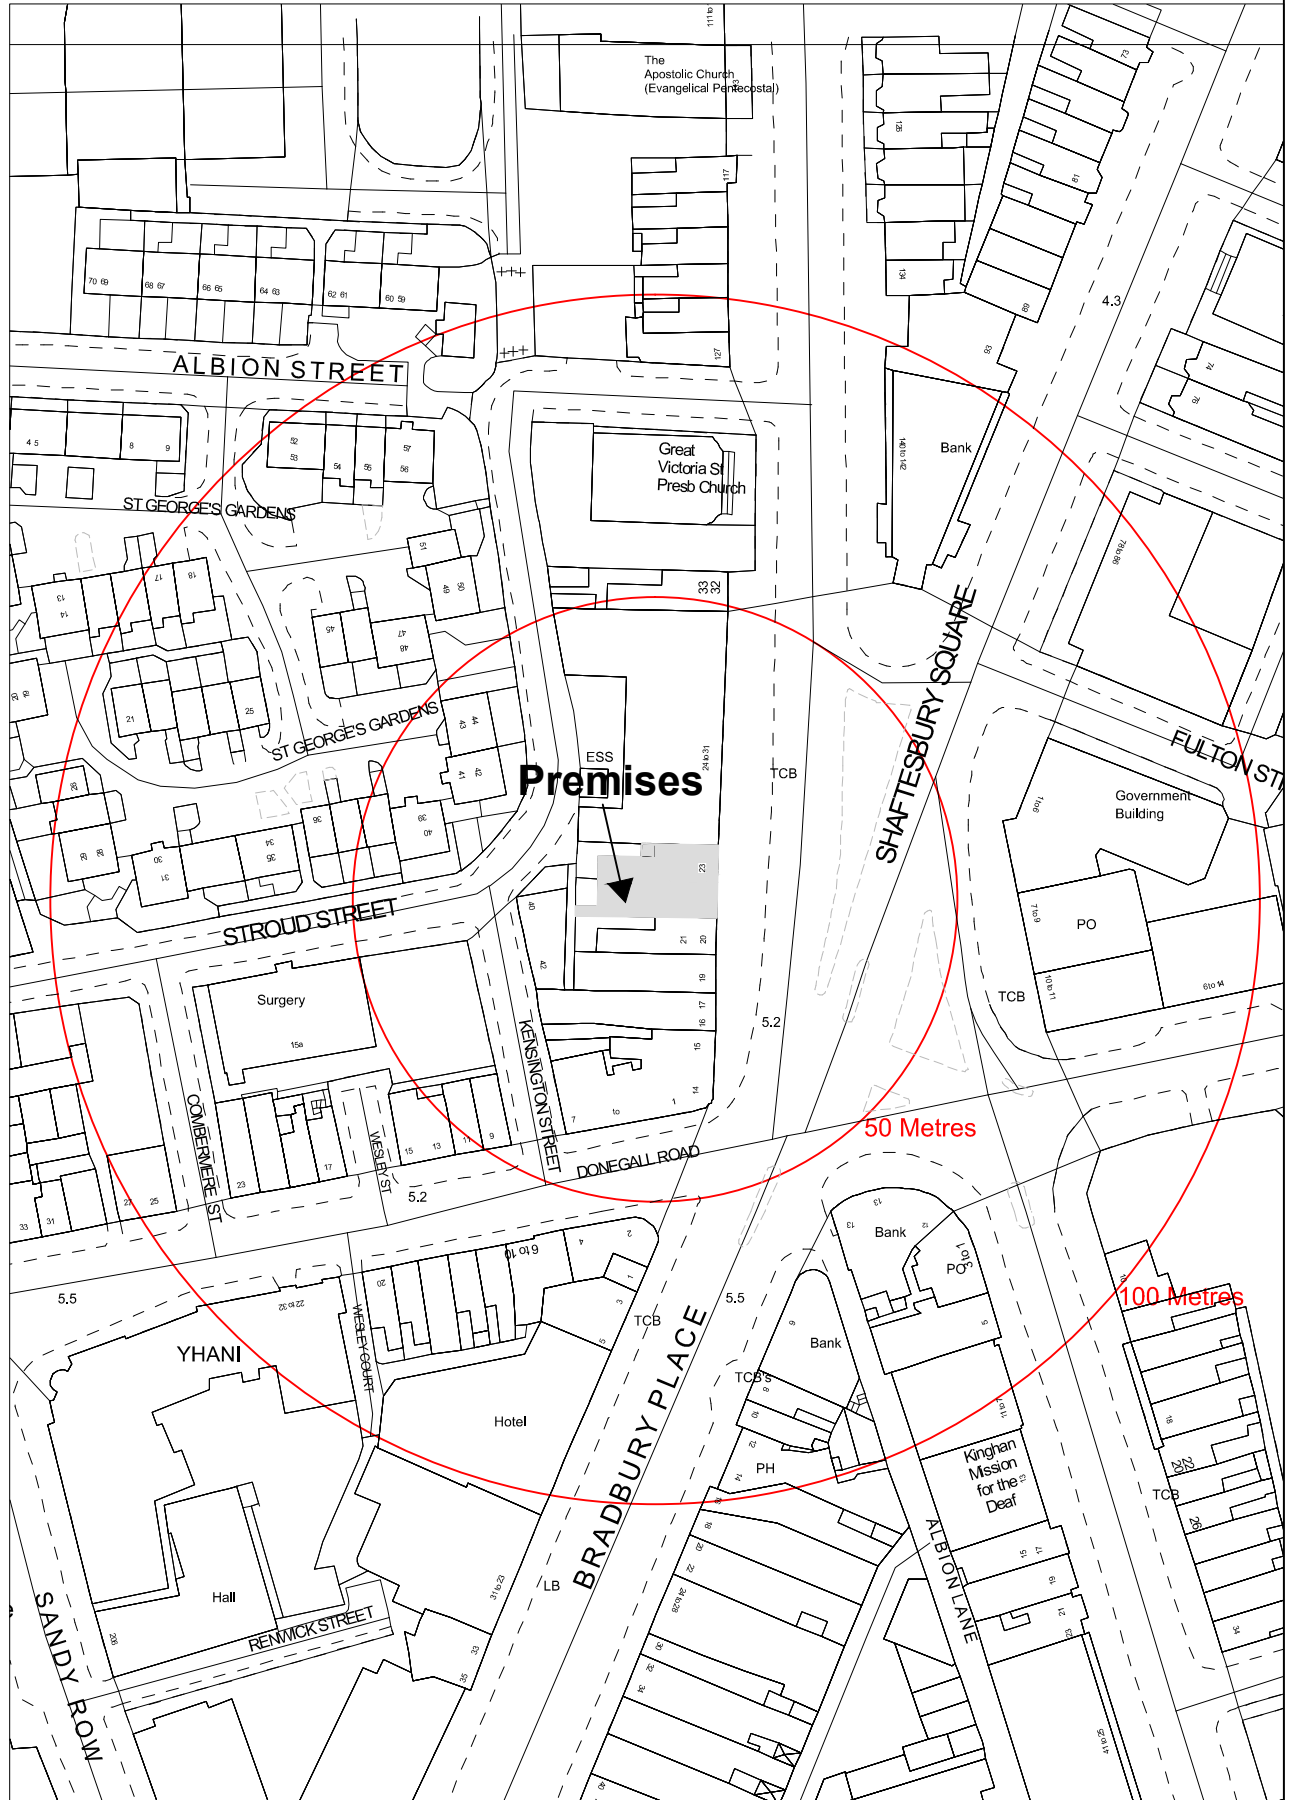

Building Control Service

100 METRES

DRAWN BY BCC
DATE 00/06/2016

Players
22 Shaftesbury Square

SCALE 1:1250